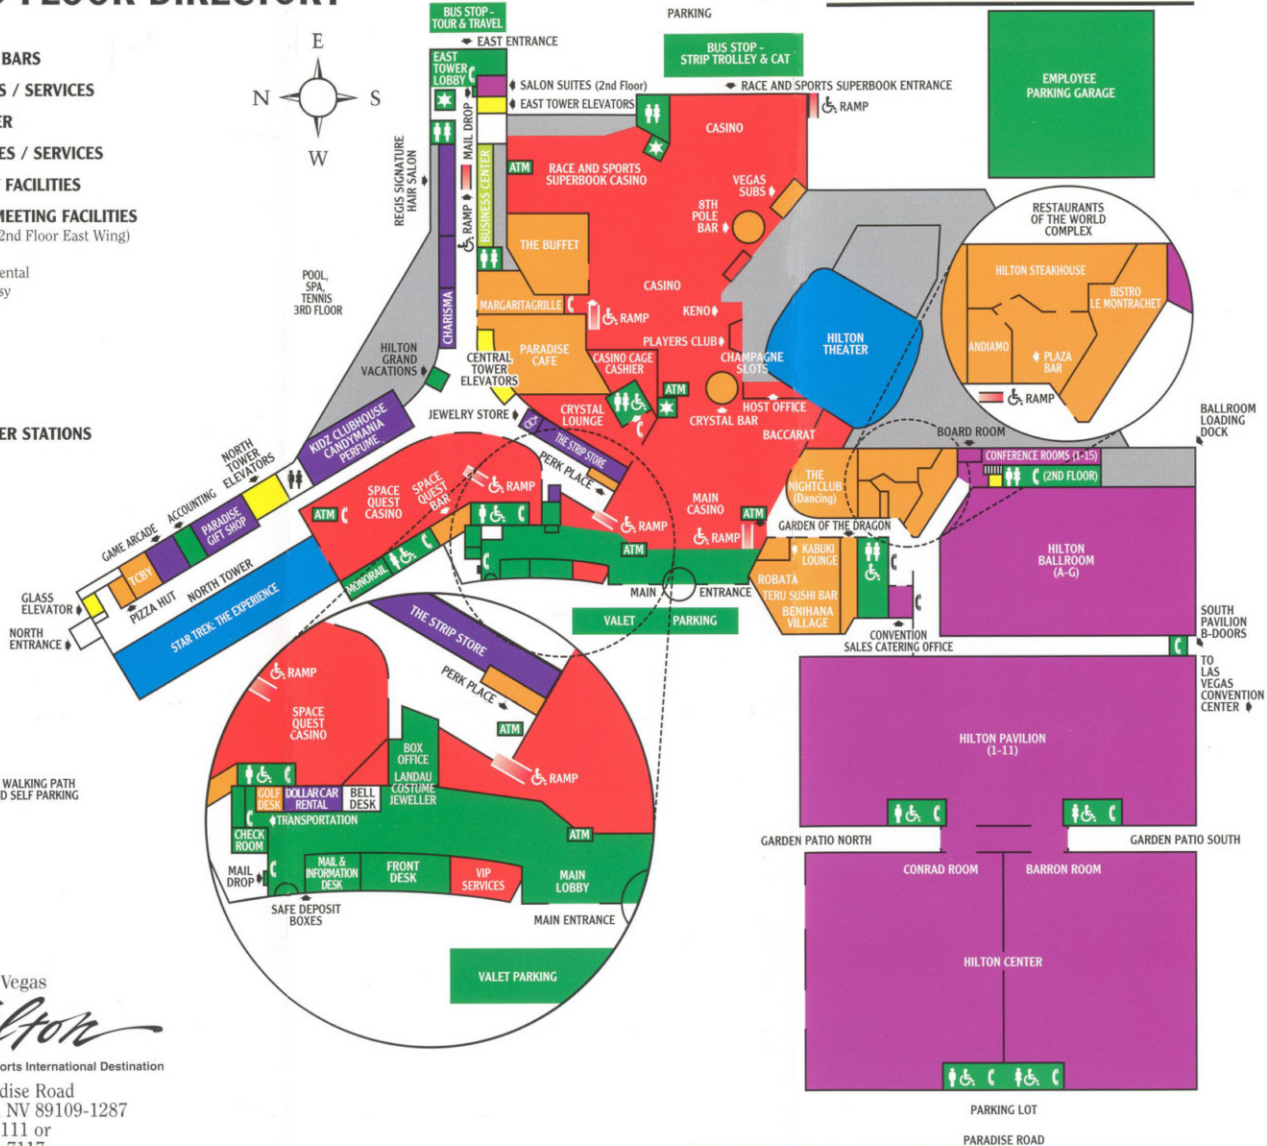

GROUND FLOOR DIRECTORY

- RESTAURANTS / BARS
- HOTEL FACILITIES / SERVICES
- BUSINESS CENTER
- CASINO FACILITIES / SERVICES
- ENTERTAINMENT FACILITIES
- CONVENTION / MEETING FACILITIES

Salon Suites (2nd Floor East Wing)
 Club
 Continental
 Embassy
 Grand
 Royal

- SHOPS
- ELEVATORS
- ★ SECURITY OFFICER STATIONS
- ☎ PHONES
- ♿ RESTROOMS
- ♿ DISABLED

GUEST & MANAGEMENT PARKING GARAGE

TO WALKING PATH AND SELF PARKING

3000 Paradise Road
 Las Vegas, NV 89109-1287
 702-732-5111 or
 1-800-732-7117